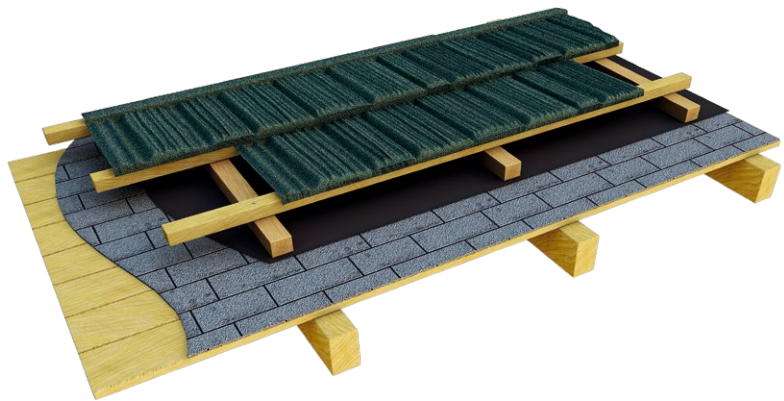

GERARD[®] ROOFS

IDEAL FOR REROOFING

 **GERARD**
The worry-proof roof

EASY AND QUICK ON CLAY & CONCRETE

1

Time to reroof these old clay tiles!

2

Only new battens are needed for superlight GERARD®. No money and time needed for a complete new roof structure.

3

Installation is quick and precise thanks to GERARD® roofers and the large, light GERARD® panels.

4

Another proud home with a beautiful brand new GERARD® roof.

EASY AND QUICK ON FIBER CEMENT

Are you annoyed that you need to fix your fiber cement roof after each severe storm? Did the latest hail storm destroy your roof?

Finally, thanks to our Fiber Cement program we can help you with the transport of your old fiber cement roof, which requires special treatment as dangerous waste. Alternatively, you can leave it as it is and our light weight GERARD® can be placed right on the top of it!

With GERARD® you can also save time and money because there is no need to reinforce your roof structure.

Our light weight GERARD® can be placed right on the top of your current asphalt shingle roof!

Thanks to its volcanic stone coverage it will not only protect your home but enhance its beauty for decades to come.