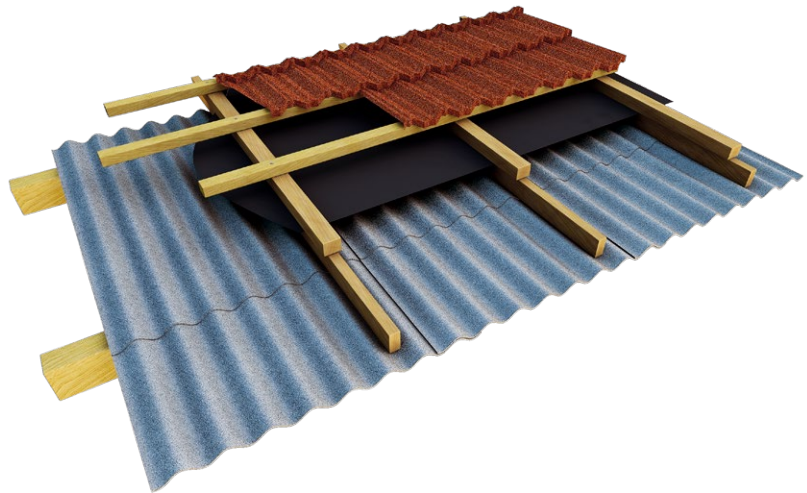

GERARD[®] ROOFS

IDEAL FOR REROOFING

 **GERARD**
The worry-proof roof

EASY AND QUICK ON CLAY & CONCRETE

1

Time to reroof these old clay tiles!

2

Only new battens are needed for superlight GERARD®. No money and time needed for a complete new roof structure.

3

Installation is quick and precise thanks to GERARD® roofers and the large, light GERARD® panels.

4

Another proud home with a beautiful brand new GERARD® roof.

EASY AND QUICK ON FIBER CEMENT

Are you annoyed that you need to fix your fiber cement roof after each severe storm? Did the latest hail storm destroy your roof?

Replace it with extreme weather resistant GERARD®, which offers you a 50 year warranty!

Our roofings system is resistant to damage from hail stones up to 30 mm. Even a massive hail stone as large as 90 mm cannot penetrate GERARD® roofs, thus the roof's weather security remains intact.

With GERARD® you can also save time and money because there is no need to reinforce your roof structure.

Our light weight GERARD® can be placed right on the top of your current asphalt shingle roof!

Thanks to its volcanic stone coverage it will not only protect your home but enhance its beauty for decades to come.