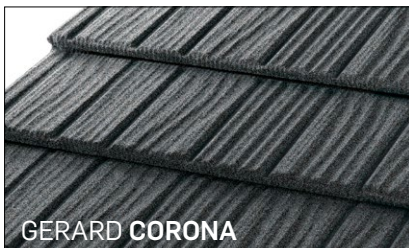

Before

After

IKO Metals Europe NV
Michielenweg 3,
3700 Tongeren, Belgium
Phone: (+32) 12 24 18 01
Fax: (+32) 12 24 18 02
Email: info.europe@ikometals.com
www.gerardroofs.eu

Authorised partner of GERARD®